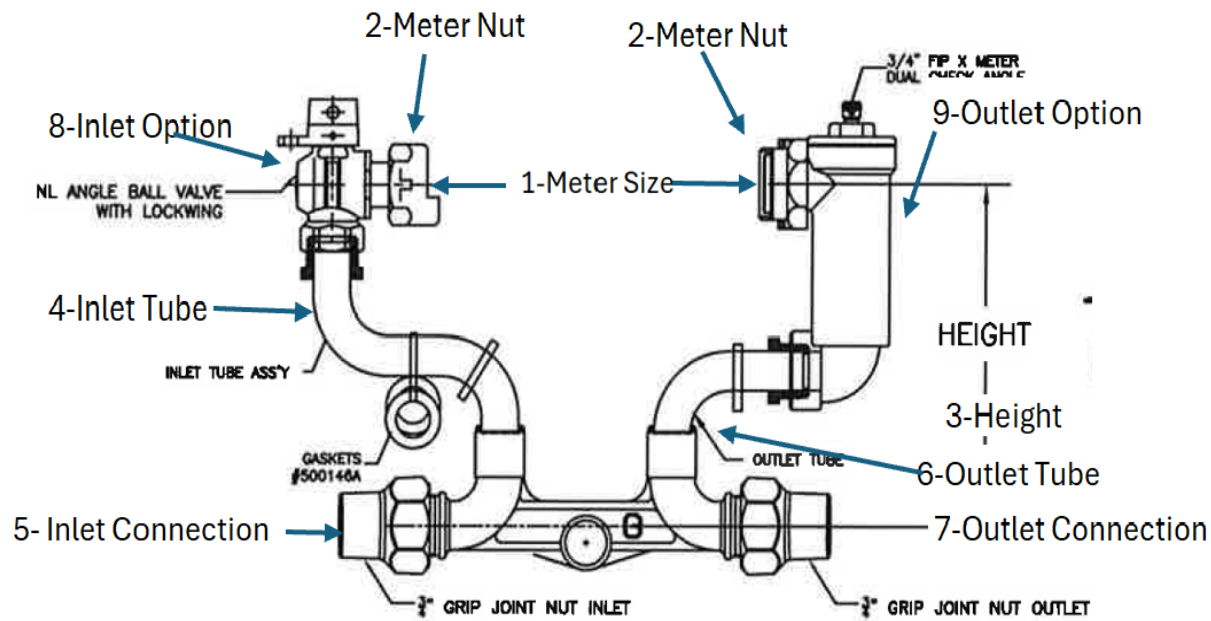

WATERWORKS BRASS

METER SETTERS

6020NL TANDEM SETTERS

S-BAR INCLUDED W/TANDEM SETTER