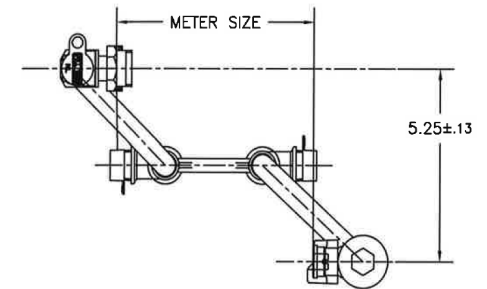

WATERWORKS BRASS

METER SETTERS

6020NL TANDEM SETTERS

S-BAR INCLUDED W/TANDEM SETTER