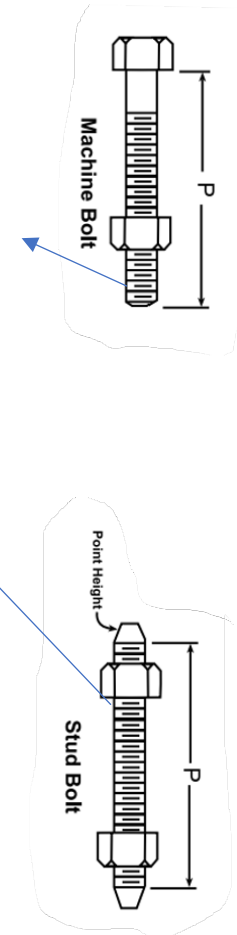

Bolting Pattern and Bolt Lengths								
Pipe Size	Outside Diameter	Drilling				Length of Bolts		
	O.D.	Diameter of Bolt Circle M	Diameter of Bolt Holes	Number of Bolt Holes	Diameter of Bolts	Stud Bolts Raised Face 0.06 in.	Stud Bolts Ring Joint	Machine Bolts Raised Face 0.06 in.
ASME B16.5								
						P	P	P
½	3.50	2.38	⅝	4	½	2.25	*	2.00
¾	3.88	2.75	⅝	4	½	2.50	*	2.00
1	4.25	3.12	⅝	4	½	2.50	3.00	2.25
1 ¼	4.62	3.50	⅝	4	½	2.75	3.25	2.25
1 ½	5.00	3.88	⅝	4	½	2.75	3.25	2.50
2	6.00	4.75	¾	4	⅝	3.25	3.75	2.75
2 ½	7.00	5.50	¾	4	⅝	3.50	4.00	3.00
3	7.50	6.00	¾	4	⅝	3.50	4.00	3.00
3 ½	8.50	7.00	¾	8	⅝	3.50	4.00	3.00
4	9.00	7.50	¾	8	⅝	3.50	4.00	3.00
5	10.00	8.50	⅞	8	¾	3.75	4.25	3.25
6	11.00	9.50	⅞	8	¾	4.00	4.50	3.25
8	13.50	11.75	⅞	8	¾	4.25	4.75	3.50
10	16.00	14.25	1	12	⅞	4.50	5.00	4.00
12	19.00	17.00	1	12	⅞	4.75	5.25	4.00
14	21.00	18.75	1 ⅛	12	1	5.25	5.75	4.50
16	23.50	21.25	1 ⅛	16	1	5.25	5.75	4.50
18	25.00	22.75	1 ¼	16	1 ⅛	5.75	6.25	5.00
20	27.50	25.00	1 ¼	20	1 ⅛	6.25	6.75	5.50
24	32.00	29.50	1 ¾	20	1 ¼	6.75	7.25	6.00