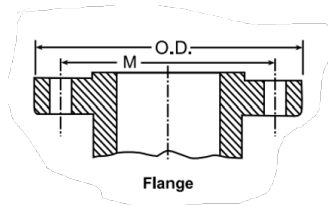

FLANGE PACKS / GASKETS / BOLTS

FLANGE BOLT PATTERN AND LENGTH

Class 300