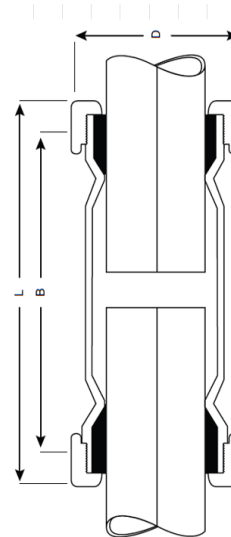

Dimensional Chart

NOM. PIPE SIZE INCHES	PIPE OD INCHES	DIMENSION INCHES		
		B	D	L
1/2	0.840	3.35	1.68	4.13
3/4	1.050	3.62	1.94	4.33
1	1.315	4.00	2.21	4.53
1 1/4	1.660	4.00	2.61	4.72
1 1/2	1.900	4.00	2.94	4.92
2	2.375	4.44	3.56	5.31