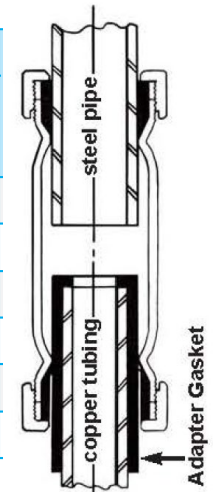

Adapter Gaskets

NOM. PIPE SIZE INCHES	U.S.	
	STEEL PIPE O.D. INCHES	COPPER TUBING O.D. INCHES
1/2	0.84	0.63
3/4	1.05	0.88
1	1.32	1.13
1 1/4	1.66	1.38
1 1/2	1.90	1.63
2	2.38	2.13