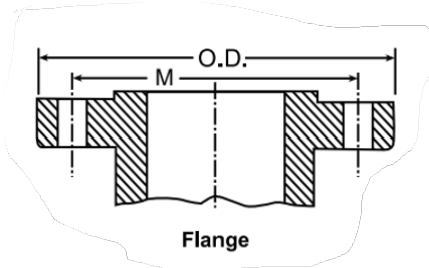

FLANGE PACKS / GASKETS / BOLTS

FLANGE BOLT PATTERN AND LENGTH

Class 150