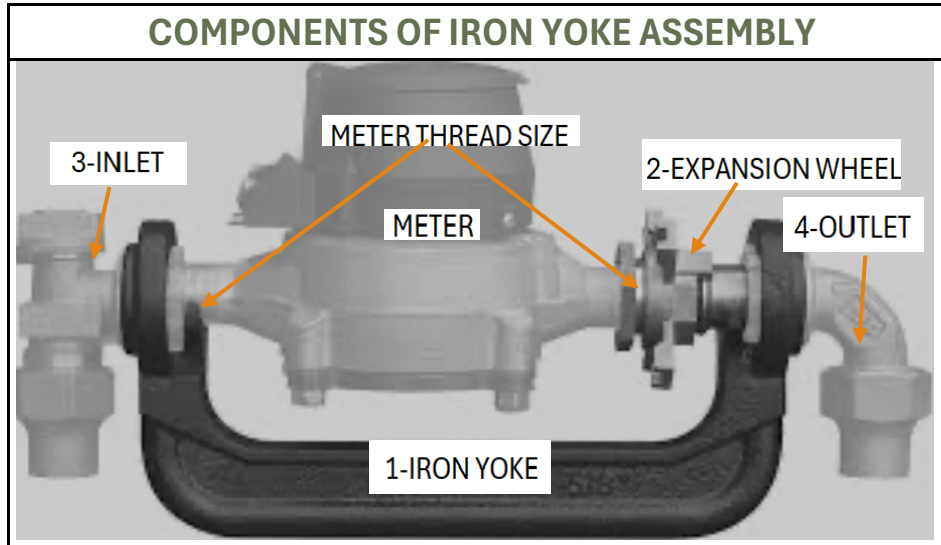

WATER WORKS BRASS

IRON YOKES

Components of Iron Yoke Assembly

STRAIGHT 5/8" METER HAS 1/2" THREADS , 5/8" X 3/4" IS A 5/8" METER WITH 3/4" THREADS

YOKE BAR	EXPANSION WHEEL	INLET	OUTLET
Pick One	Pick One	Pick One	Pick One
Series 460 Standard	430NL-Handwheel	210NL Angle Valve	500NL-Dual Check Valve
Series 461 W Prongs	431NL-Wrench	212NL Straight Valve	501NL-Dual Check Cascade
Call Jabo Supply	432NL-Lock Wing Socket	Call Jabo Supply	117NL-Straight Coupling
	Call Jabo Supply		105NL-Angle Coupling
			Call Jabo Supply