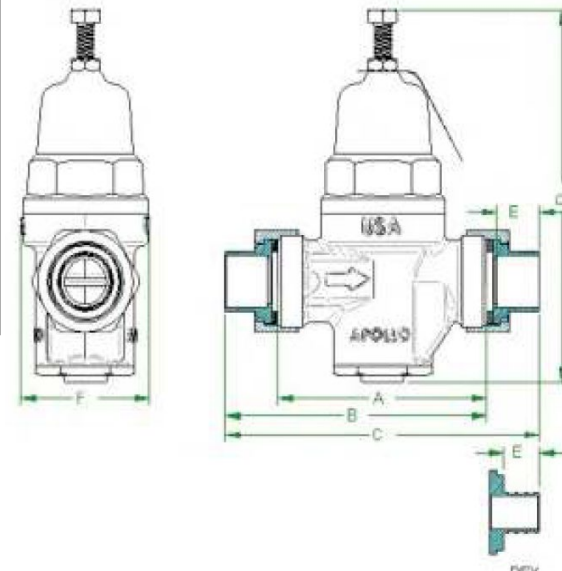

PRESSURE REDUCING VALVES (PRV)

APOLLO SUBMITTAL SHEET 36CLF

DIMENSIONS

SIZE (IN.)	CONNECT TYPE	DIMENSIONS (IN.)						WT. (UNION) LB. EACH
		A	B	C	D	E	F	
1/2"	THREAD	3.625	4.50	5.375	6.00	0.625	2.75	3.5
	SOLDER	3.625	4.50	5.50	6.00	0.50	2.75	3.4
	PEX	3.625	4.50	5.50	6.00	0.625	2.75	3.3
	CPVC	3.625	4.25	5.00	6.00	0.50	2.75	3.1
	PRESS	3.625	-	5.875	6.00	-	2.75	2.99
3/4"	THREAD	3.625	4.50	5.50	6.00	0.625	2.75	3.4
	SOLDER	3.625	4.50	5.50	6.00	0.75	2.75	3.3
	PEX	3.625	4.625	5.625	6.00	0.625	2.75	3.2
	CPVC	3.625	4.50	5.50	6.00	0.625	2.75	3
	PRESS	3.625	-	5.75	6.00	-	2.75	3.04
1"	THREAD	3.75	4.625	5.75	6.00	0.625	3.375	4.5
	SOLDER	3.75	4.625	5.75	6.00	0.875	3.375	4.4
	PEX	3.75	4.75	6.00	6.00	0.75	3.375	4.3
	CPVC	3.75	4.75	6.00	6.00	0.9375	3.375	4
	PRESS	3.625	-	5.875	6	-	3.375	3.46

Nominal dimensions are shown. Allowances must be made for manufacturers' tolerances.

CALL JABO SUPPLY FOR ALL YOUR PRV NEEDS

CALL JABO SUPPLY FOR ALL YOUR PRV NEEDS